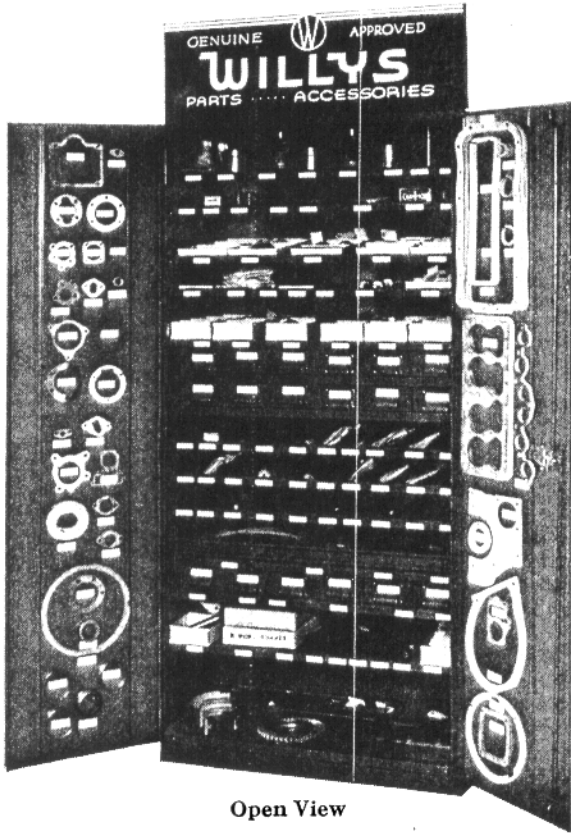

The following accessories, in addition to the various groups, will also be installed at the factory when specified on the original Car Shipping Order:

	List Price Installed	Dealer Net
CLOCK—30 hour, mounted in Glove Compartment Door, Overland	$ 3.50	$ 2.28
GLOVE COMPARTMENT—L.H., complete with Door, Overland	1.50	.98
HEATER—Standard, with Thermostat, Willys and Overland	9.95	7.19
DeLuxe, with Thermostat and Defroster, Overland	18.00	14.10
DeLuxe, with Thermostat and Defroster, Willys	16.75	13.28
RADIO, Willys Philco Custom, with aerial, Willys and Overland	45.75	30.92

Prices include Federal Excise Tax and are subject to change without notice.

ALPHABETICAL LIST OF WILLYS-OVERLAND APPROVED ACCESSORIES (Not Installed)

	List Price Each	Dealer Net Each
Ball—Gearshift, Tenite	$ .50	$ .33
Cap—Gasoline Lock-on	1.50	.98
Clock—Mirror	3.75	2.44
30 hour, mounted in Glove Compartment Door, Overland, (Exchange Price)	3.25	2.11
Compartment—Glove, L.H., complete with Door, Overland, (Exchange Price)	1.00	.65
Covers—Seat, 2 door Sedan	7.95	5.75
4 door Sedan	7.95	5.75
Coupe	4.75	3.45
Extension—Tail Pipe	1.00	.65
Windshield Wiper, R.H.	3.00	1.95
Fan—Ventilating and Defrosting—4 rubber blades	4.95	2.65
Filter—Oil, DeLuxe	8.00	5.25
Guard—Grille	1.95	1.27
Guards—Bumper, Front or Rear, with attaching parts, Overland	.80	.52
Front or Rear, with attaching parts, Willys	.50	.33
Rear Fender Protection	5.00	3.50
Guide—Fender	.75	.55
Heater—Hot Water with Thermostat, Standard, Willys or Overland	7.95	4.95
Hot Water with Thermostat and Defroster, DeLuxe, Overland	15.70	11.77
Hot Water with Thermostat and Defroster, DeLuxe, Willys	14.45	10.95
Defroster for DeLuxe Heater, Overland	3.50	2.28
Defroster for DeLuxe Heater, Willys	2.25	1.46
Horns—Dual Air, with attaching parts	9.25	6.01
Lamp—Tail, R.H., with attaching parts	2.40	1.56
Light—Fog, with attaching parts, L.H.	5.35	3.48
Fog, Dual, with attaching parts (pair)	10.00	6.50
Lighter—Cigar, with attaching parts	1.50	.98
Ornament—Hood, Overland	1.00	.65
Willys	1.75	1.14
Pad—Pedal, Accelerator Rubber, Willys	.20	.13
Radio—Willys Philco Custom with aerial, (Exchange Price)	42.45	27.50
Rail—Robe, with attaching parts	1.75	1.14
Receivers—Ash, Front or Rear, with attaching parts	.75	.49
Rings—Wheel Trim (Set of 5)	6.75	4.39
Shelf—Rear Compartment, with attaching parts	4.25	2.76
Strap—Door Pull-to, with attaching parts	.75	.49
Visor—Sun, with attaching parts	1.00	.65
Wheel—Steering, Tenite Complete, (Exchange Price)	10.00	6.50
Wings—Ventilating, Floating Type, Sedan or Coupe	6.50	4.75
Rain Shed Type, Sedan or Coupe	10.00	7.00
ANTI-FREEZE THERMO ROYAL		
Quart	.25	.16¼
Gallon	1.00	.60
Drum (54 Gallons) { F. O. B. Toledo, Ohio }	54.00	29.16

PRICES SUBJECT TO FEDERAL EXCISE TAX AND TO CHANGE WITHOUT NOTICE.

PARTS CABINET

for

WILLYS DEALERS

Open View

(CABINET ONLY)

PRICE **$48.75** EACH

F. O. B. WARREN, PA.

Shipped Set-Up, Crated